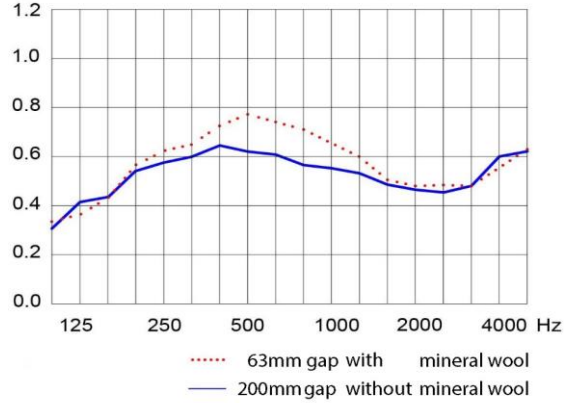

Absorption according to EN ISO 354

GENERAL FEATURES:

Materials	MDF Standart D-s2.d0 MDF Fire Resistant B-s2.d0
Thickness (mm)	18mm (MDF) For other materials and thicknesses, please contact with PERFOPAN
Approximate Weight	13,45 kg/m2 18mm Standart MDF 14,60 kg/m2 18mm Fire Resistant MDF
Finishing	Melamine Wood Veneered High Pressure Laminate (HPL) Varnished Lacquered to RAL Chart

Sizes

	Tongued & Grooved	FR Class	D Class
Melamine		128 x 2780	128x2780
		192 x 2780	128x3640
			192x2780
			192x3640
HPL		128 x 2780	128x2780
		192 x 2780	128x3640
			192x2780
			192x3640
Veneered		128 x 2780	128 x 2780
		192 x 2780	192 x 2780
Lacquered		128 x 2780	128x2780
		192 x 2780	128x3640
			192x2780
			192x3640