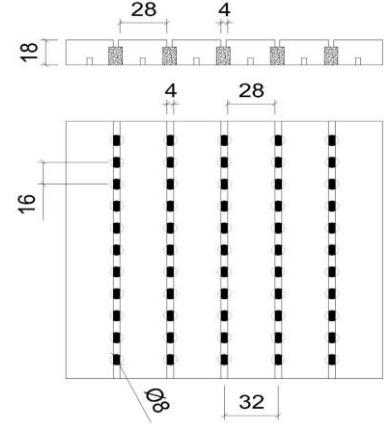

PRODUCT DEFINITION:

Acoustic panel with grooves on wieved face and holes at back side. Soundtex black glass tissue applied to back face. Various color options available on all visible surfaces. Used for interior applicants in general building and civil engineering structures.

ACOUSTIC FEATURES:

| | |
|-------------------------------|-------|
| Distance Between Grooves (mm) | 28 |
| Width Of Groove (mm) | 4 |
| Depth Of Groove (mm) | 6 |
| Diameter Of Hole (mm) | 8 |
| Pitch Of Hole (mm) | 32x16 |
| Depth Of Hole (mm) | 15 |
| Perforated Area (%) | 8 |

ACOUSTIC VALUES

| | | |
|-----------------------|------------|-------------------|
| Mounting Depth | NRC | Euro Class |
| Plenum 63 mm | 0,65 | C |
| Plenum 200 mm | 0,55 | D |
| Mineral Wool | 50 mm | 50 kg/m3 |

Sizes

| | Tongued & Grooved | FR Class | D Class |
|-----------|-------------------|------------|------------|
| Melamine | | 128 x 2780 | 128x2780 |
| | | 192 x 2780 | 128x3640 |
| | | | 192x2780 |
| | | | 192x3640 |
| HPL | | 128 x 2780 | 128x2780 |
| | | 192 x 2780 | 128x3640 |
| | | | 192x2780 |
| | | | 192x3640 |
| Veneered | | 128 x 2780 | 128 x 2780 |
| | | 192 x 2780 | 192 x 2780 |
| Lacquered | | 128 x 2780 | 128x2780 |
| | | 192 x 2780 | 128x3640 |
| | | | 192x2780 |
| | | | 192x3640 |